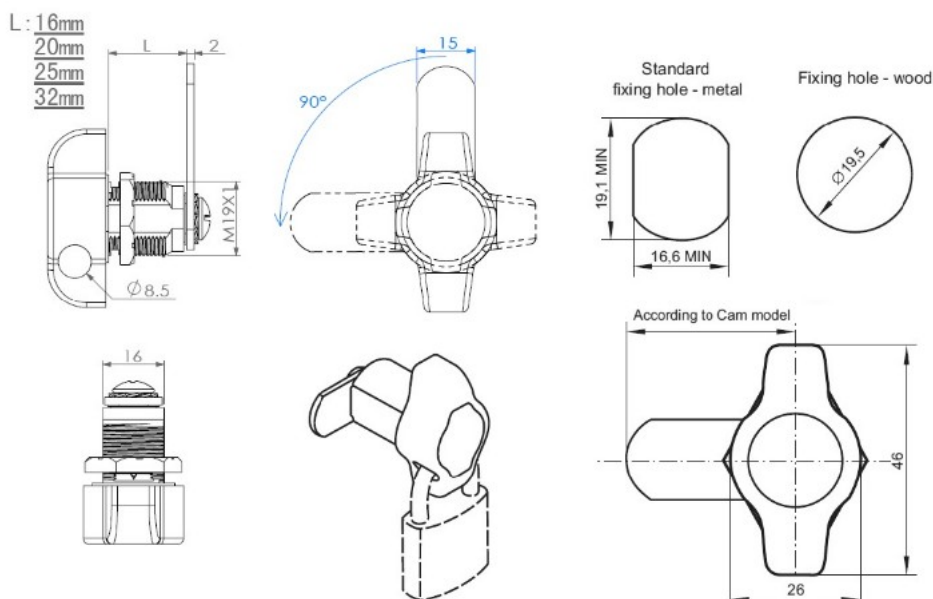

PRODUCT SHEET

Description:

Padlockable Cam Lock #300R, 90DG, $\varnothing 19 \times 32$ mm, Black, Cam A04, Straight C/E: 40 mm, NO Anti Rotating Plate

Item number:

14.04.589-4

Units	Box	Carton	HS Code	Barcode
Pcs.	15	150	8301300000	
				5704866517348

SISO A/S

Mileparken 11
DK-2740 Skovlunde
Denmark
VAT: 24786013

Phone +45 45 830 900

www.siso.dk
siso@siso.dk

Danske Bank
Nytorv Branch
Copenhagen
SWIFT: DABADKKK

Account no.
4180 3112 112936
IBAN Account
DK7230003112112936